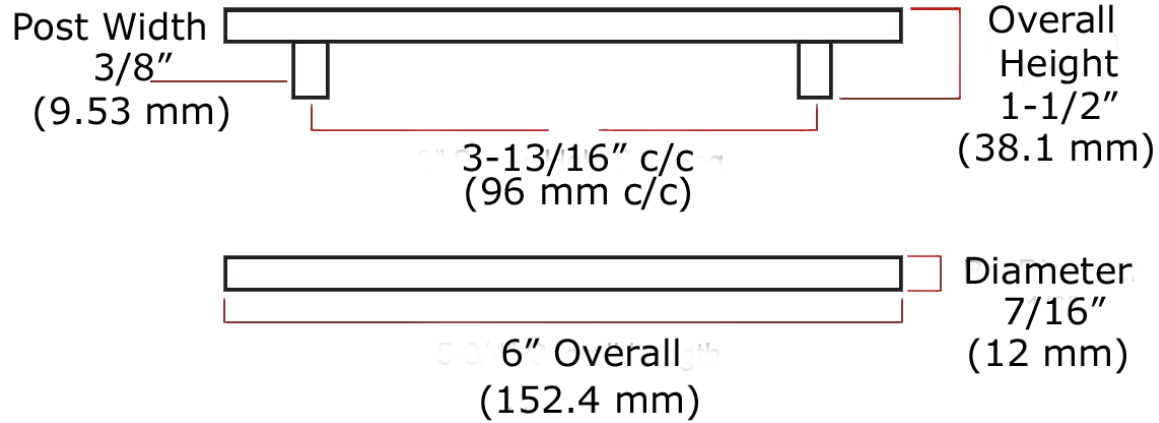

## 96 mm c/c Bar Pull (877xx)

Product Description	96 mm c/c Bar Pull
Product Number	87720 - Oil Rubbed Bronze 87726- Polished Chrome 87746 - Satin Nickel
Material	Steel
Package Contents	1- Pull 2 - 1" 8/32 Screw