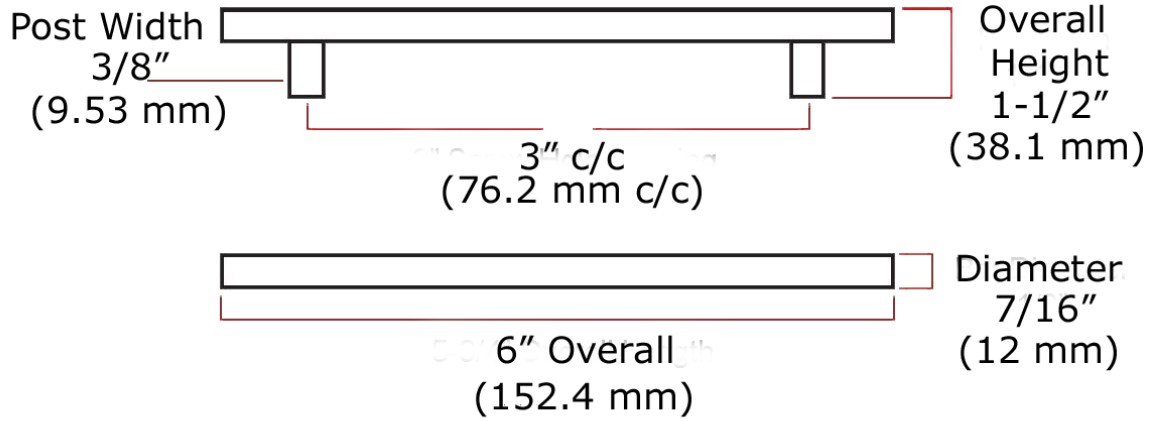

## 3" c/c Bar Pull (878xx)

Product Description	3" c/c Bar Pull
Product Number	87826- Polished Chrome 87846 - Satin Nickel
Material	Steel
Package Contents	1- Pull 2 - 1" 8/32 Screw

8132 Moberly Lane • Dallas, TX 75227-2311