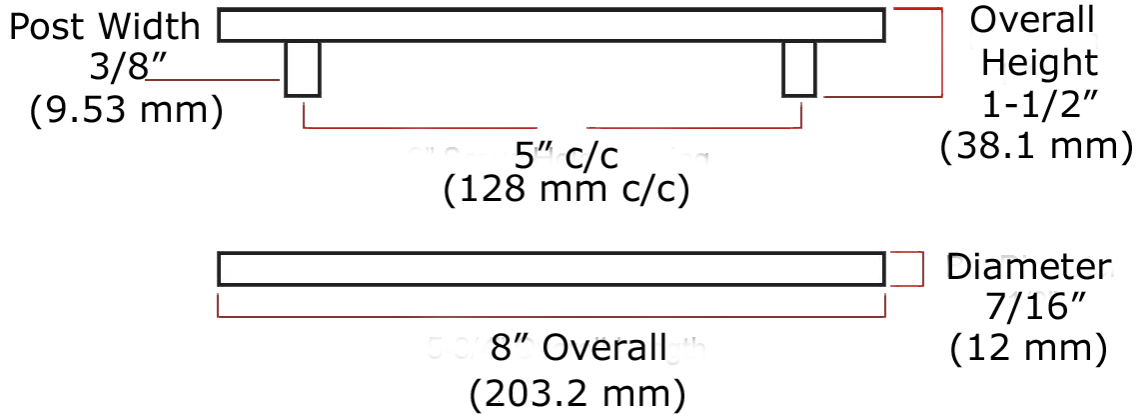

Product Specification Sheet

Date 03/18

Version 1.0

5" c/c Bar Pull (879xx)

Product Description	5" c/c Bar Pull
Product Number	87926- Polished Chrome 87946 - Satin Nickel
Material	Steel
Package Contents	1- Pull 2 - 1" 8/32 Screw