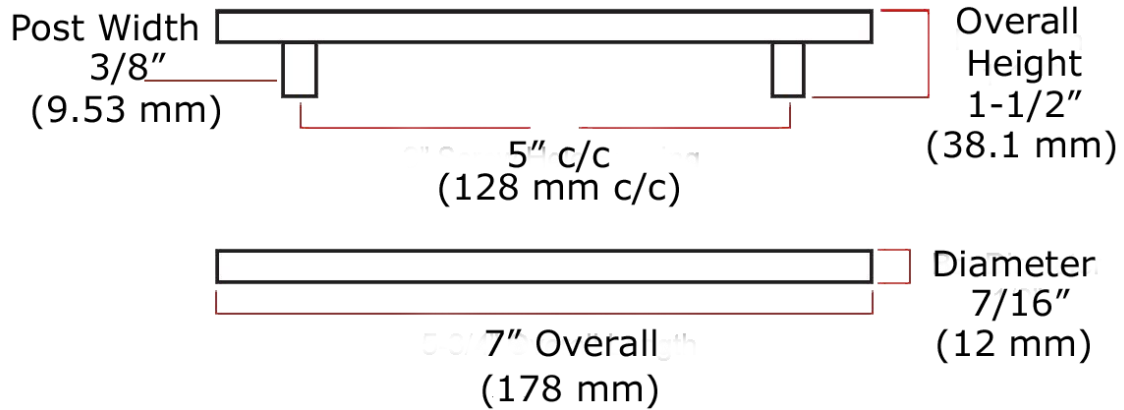

Product Specification Sheet

Date 03/18

Version 1.0

128 mm c/c Bar Pull (892xx)

Product Description	128 mm c/c Bar Pull (12 mm Diameter)
Product Number	89232- Stainless Steel 89220 - Oil Rubbed Bronze
Material	Steel
Package Contents	1- Pull 2 - 1" 8/32 Screw