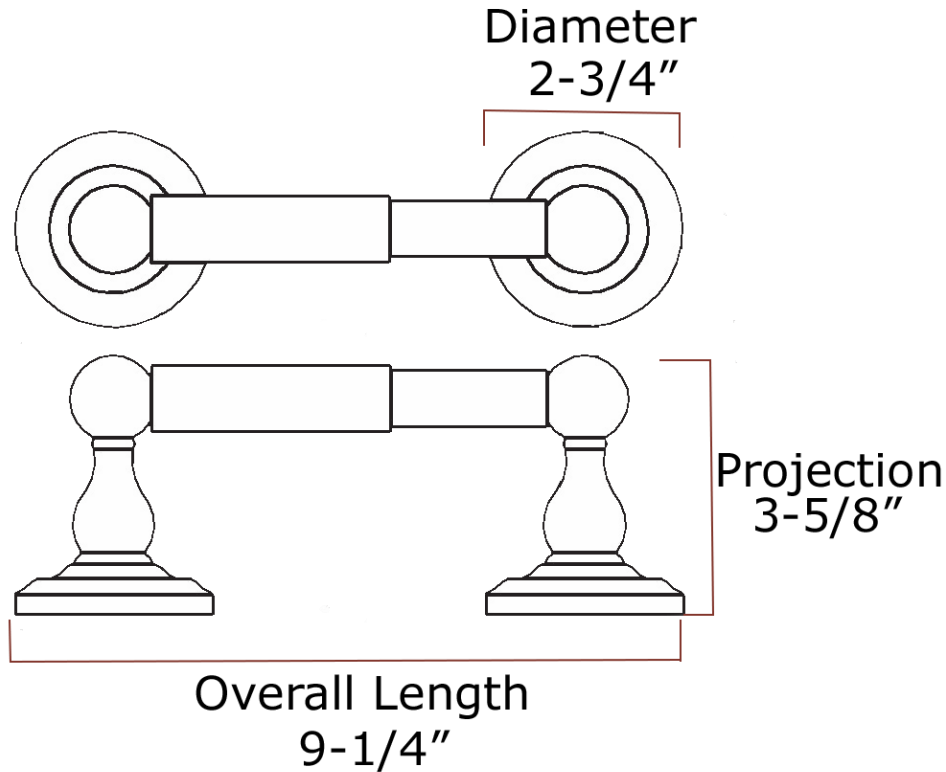

Product Specification Sheet

Date 03/18

Version 1.0

Highland Series Two Post Paper Holder

Product Description	Highland Series Two Post Paper Holder
Mount	Concealed Screw Application
Product Number	22202 - Oil Rubbed Bronze 22302 - Satin Nickel 22402 - Polished Chrome 23302 - Old World Bronze
Material	Zamac
Package Contents	2 - Posts 1 - Roller 2 - Mounting Bracket 7/8" x 21/16" 4 - Plastic Dry Wall Anchors 4 - Steel Phillips Head Screws #8x1-1/8"

Highland Series Euro Paper Holder

Projection
2-7/8"

Overall Length
6"

Product Description	Highland Series Euro Paper Holder
Mount	Concealed Screw Application
Product Number	22205 - Oil Rubbed Bronze 22305 - Satin Nickel 22405 - Polished Chrome 23305 - Old World Bronze
Material	Zamac
Package Contents	1 - Euro Paper Holder 1 - Mounting Bracket 7/8" x 21/16" 2 - Plastic Dry Wall Anchors 2 - Steel Phillips Head Screws #8x1-1/8"

Highland Series Robe Hook

Product Description	Highland Series Robe Hook
Mount	Concealed Screw Application
Product Number	22207 - Oil Rubbed Bronze 22307 - Satin Nickel 22407 - Polished Chrome 23307 - Old World Bronze
Material	Zamac
Package Contents	1 - Robe Hook 1 - Mounting Bracket 7/8" x 21/16" 2 - Plastic Dry Wall Anchors 2 - Steel Phillips Head Screws #8x1-1/8"

Highland Series Towel Bar Set

Overall Length

21", 27", 33"

Projection
3-5/8"

Product Description	Highland Series Towel Bar Set
Mount	Concealed Screw Application
Product Number	18" Towel Bar 22218 - Oil Rubbed Bronze 22318 - Satin Nickel 22418 - Polished Chrome 23318 - Old World Bronze 24" Towel Bar 22224 - Oil Rubbed Bronze 22324 - Satin Nickel 22424 - Polished Chrome 23324 - Old World Bronze 30" Towel Bar 22230 - Oil Rubbed Bronze 22330 - Satin Nickel 22430 - Polished Chrome 23330 - Old World Bronze
Material	Zamac
Package Contents	2 - Posts 1 - Towel Bar 2 - Mounting Bracket 7/8" x 21/16" 4 - Plastic Dry Wall Anchors 4 - Steel Phillips Head Screws #8x1-1/8"