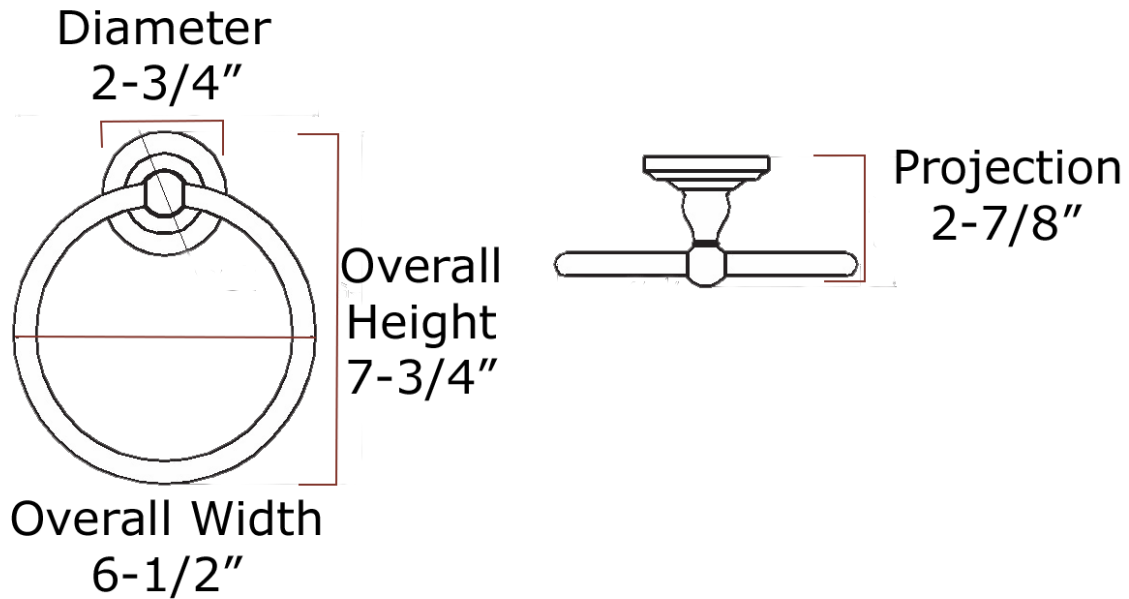

8132 Moberly Lane • Dallas, TX 75227-2311

Phone: 800-969-4393 • 214-381-9843

Email: sales@jvjhardware.com

Fax: 888-676-6770 • 214-388-0391

www.jvjhardware.com

Highland Series Towel Ring

Product Description	Highland Series Towel Ring
Mount	Concealed Screw Application
Product Number	22206 - Oil Rubbed Bronze 22306 - Satin Nickel 22406 - Polished Chrome 23306 - Old World Bronze
Material	Zamac
Package Contents	1 - Towel Ring 1 - Mounting Bracket 7/8" x 21/16" 2 - Plastic Dry Wall Anchors 2 - Steel Phillips Head Screws #8x1-1/8"

Highland Series Towel Bar Set

Overall Length

21", 27", 33"

Projection
3-5/8"

Product Description	Highland Series Towel Bar Set
Mount	Concealed Screw Application
Product Number	18" Towel Bar 22218 - Oil Rubbed Bronze 22318 - Satin Nickel 22418 - Polished Chrome 23318 - Old World Bronze 24" Towel Bar 22224 - Oil Rubbed Bronze 22324 - Satin Nickel 22424 - Polished Chrome 23324 - Old World Bronze 30" Towel Bar 22230 - Oil Rubbed Bronze 22330 - Satin Nickel 22430 - Polished Chrome 23330 - Old World Bronze
Material	Zamac
Package Contents	2 - Posts 1 - Towel Bar 2 - Mounting Bracket 7/8" x 21/16" 4 - Plastic Dry Wall Anchors 4 - Steel Phillips Head Screws #8x1-1/8"