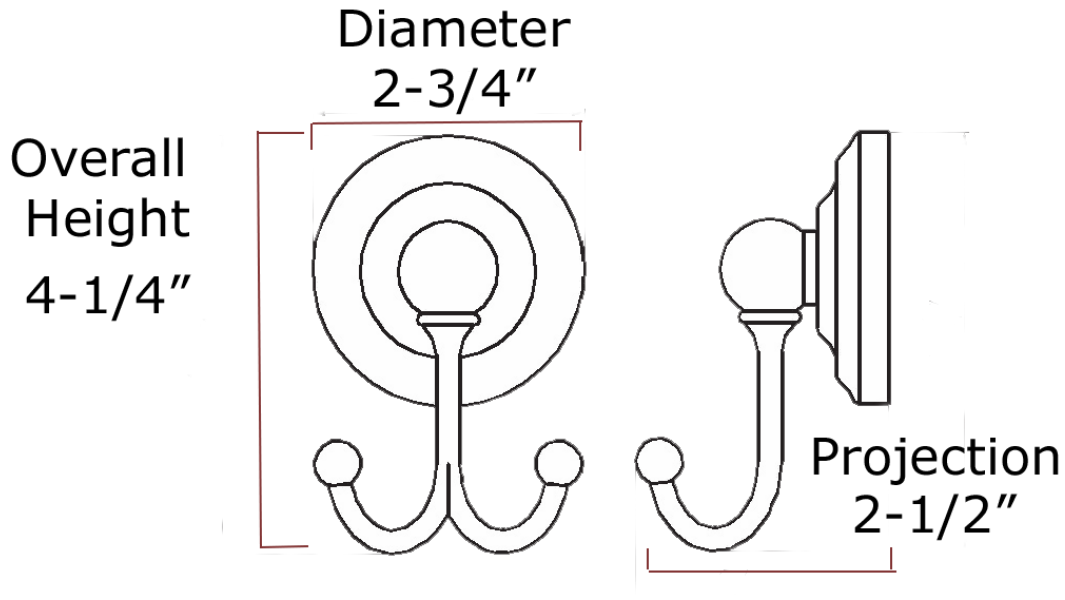

Highland Series Robe Hook

Product Description	Highland Series Robe Hook
Mount	Concealed Screw Application
Product Number	22207 - Oil Rubbed Bronze 22307 - Satin Nickel 22407 - Polished Chrome 23307 - Old World Bronze
Material	Zamac
Package Contents	1 - Robe Hook 1 - Mounting Bracket 7/8" x 21/16" 2 - Plastic Dry Wall Anchors 2 - Steel Phillips Head Screws #8x1-1/8"