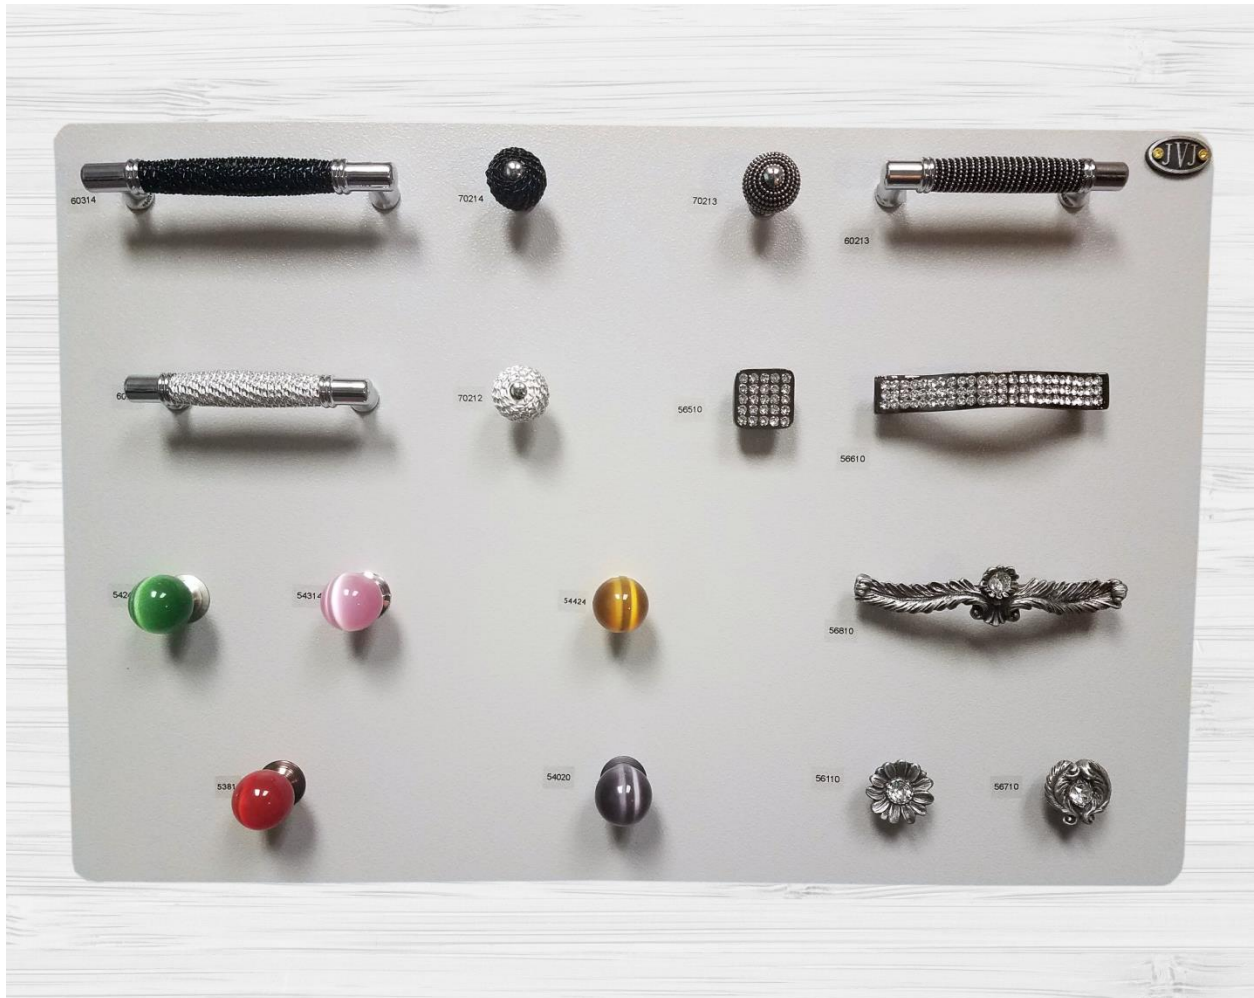

Available Display Boards 3/19
JVJ Tower is 16 Boards

Medieval & Cat's Eye Collections

Please note finishes on individual pieces will be based on available stock.