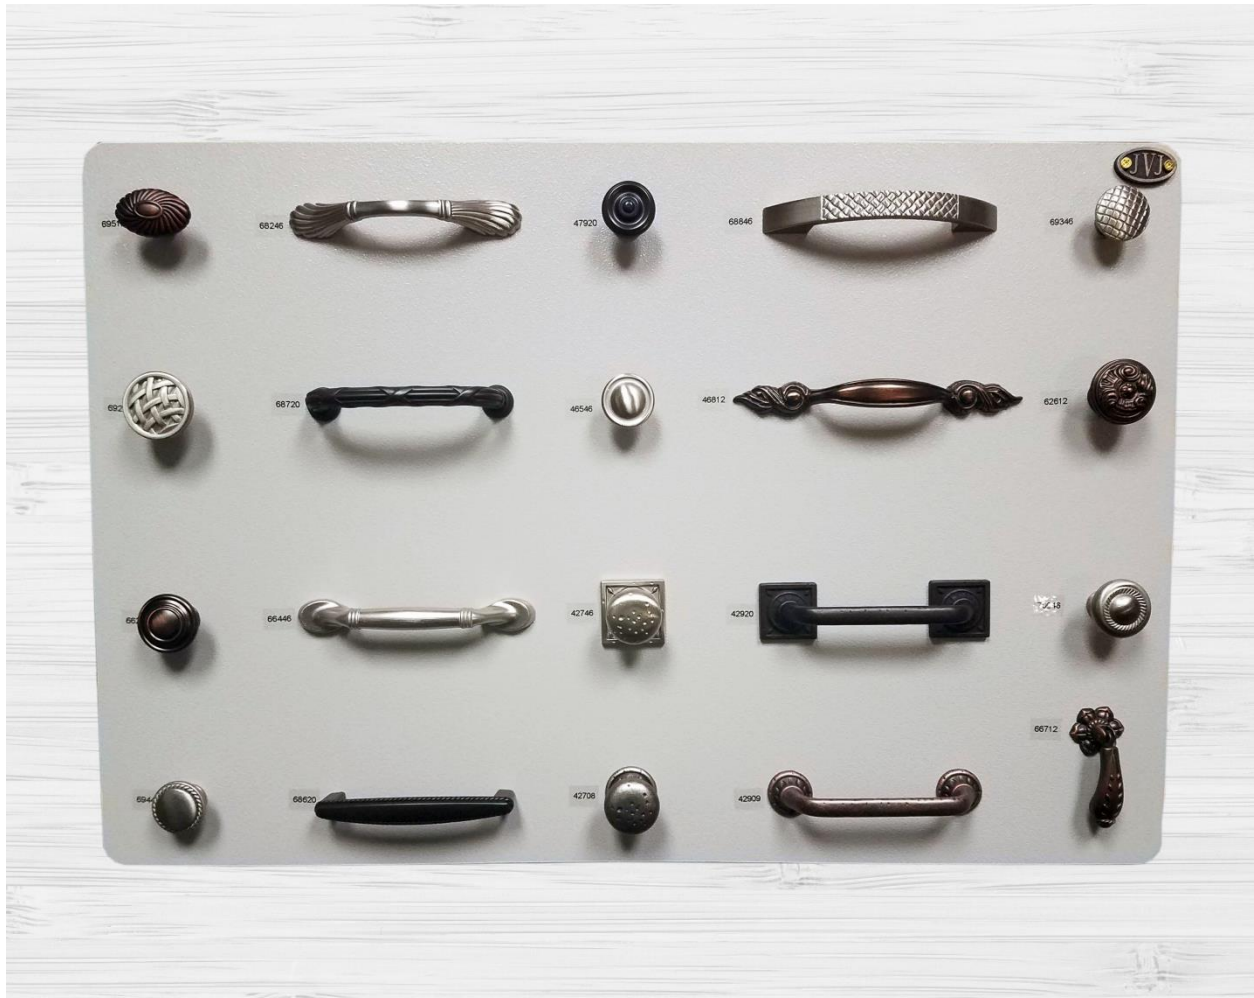

Available Display Boards 3/19
JVJ Tower is 16 Boards

Vintage Collection Board II

Please note finishes on individual pieces will be based on available stock.