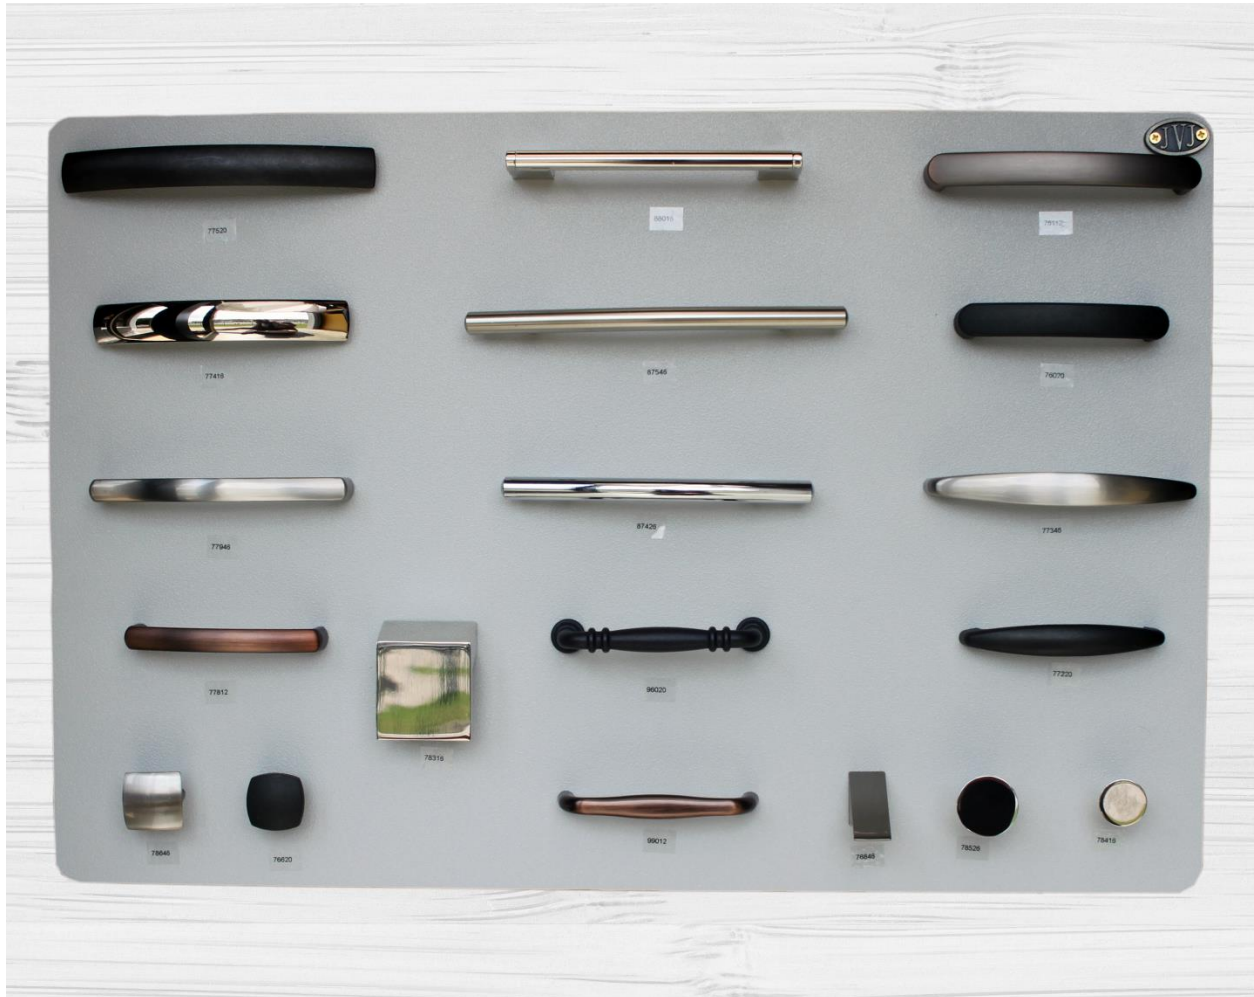

Available Display Boards 3/19
JVJ Tower is 16 Boards

Aster, Colonial, Imperial & Teres Mixed Collections

Note: Board has been up-dated with Satin Brass Items

Please note finishes on individual pieces will be based on available stock.