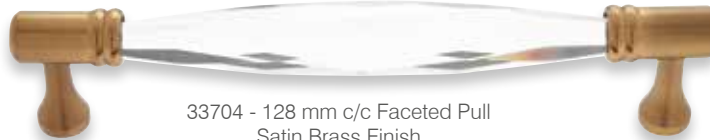

33704 - 128 mm c/c Faceted Pull
Satin Brass Finish