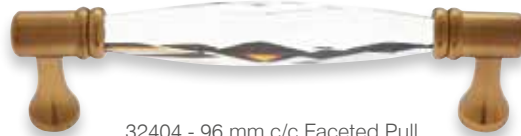

Pure Elegance Collection

Genuine 31% Leaded Crystal

32404 - 96 mm c/c Faceted Pull
Satin Brass Finish