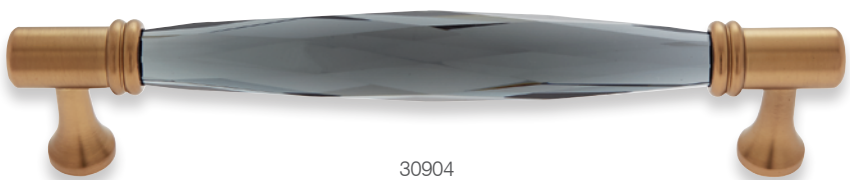

# Pure Elegance Collection

*Genuine 31% Leaded Crystal*

30704  
96 mm c/c Smoke Faceted Pull

30804  
128 mm c/c Smoke Faceted Pull

30904  
160 mm c/c Smoke Faceted Pull

32904  
30 mm Round Smoke Faceted Knob