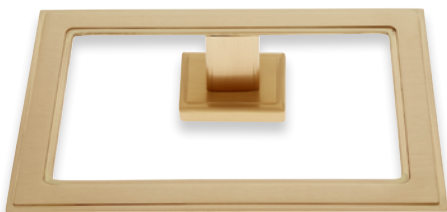

## Solid Brass Bath Accessories

29407  
Single Robe Hook

29405  
Euro Paper Holder

29406  
Towel Ring

29412 - 12" Towel Bar  
29424 - 24" Towel Bar