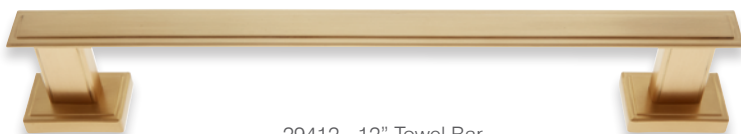

## Solid Brass Bath Accessories

29407  
Single Robe Hook

29405  
Euro Paper Holder

29406  
Towel Ring

29412 - 12" Towel Bar  
29424 - 24" Towel Bar