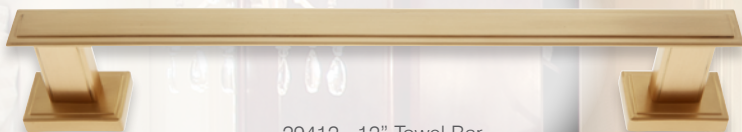

The Tahoe Series