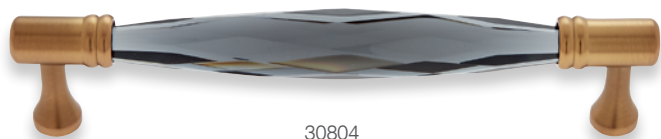

## Finishes

Satin Brass  
(04)

Old World  
Bronze  
(12)

Polished  
Nickel  
(14)

Oil Rubbed  
Bronze  
(20)

24K Gold  
(24)

Polished  
Chrome  
(26)

Satin Nickel  
(46)

# Pure Elegance Collection

*Genuine 31% Leaded Crystal*

30704  
96 mm c/c Smoke Faceted Pull

30804  
128 mm c/c Smoke Faceted Pull

30904  
160 mm c/c Smoke Faceted Pull

32904  
30 mm Round Smoke Faceted Knob