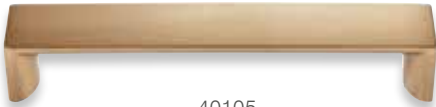

Newport Collection

40005
96 mm c/c Wide Square Pull

*Now Available
in Matte Black*

40305
96 mm c/c Square Traditional Pull

40105
128 mm c/c Wide Square Pull

*Now Available
in Matte Black*

40405
128 mm c/c Square Traditional Pull

45405
96 mm c/c Traditional
Pull w/Square Feet

44605
128 mm c/c Drooped Pull
(Available 05, 12, 26, 46)

70505
128 mm c/c Traditional
Pull w/Square Feet

40205
32 mm Square Knob

70605
160 mm c/c Traditional
Pull w/Square Feet