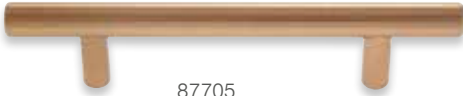

87705
96 mm c/c (6" OA) Bar Pull
(Also Available 20)