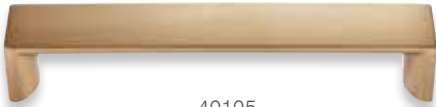

# Newport Collection

40005  
96 mm c/c Wide Square Pull

Now Available  
in Matte Black

40305  
96 mm c/c Square Traditional Pull

40105  
128 mm c/c Wide Square Pull

Now Available  
in Matte Black

40405  
128 mm c/c Square Traditional Pull

45405  
96 mm c/c Traditional  
Pull w/Square Feet

44605  
128 mm c/c Drooped Pull  
(Available 05, 12, 26, 46)

70505  
128 mm c/c Traditional  
Pull w/Square Feet

40205  
32 mm Square Knob

70605  
160 mm c/c Traditional  
Pull w/Square Feet